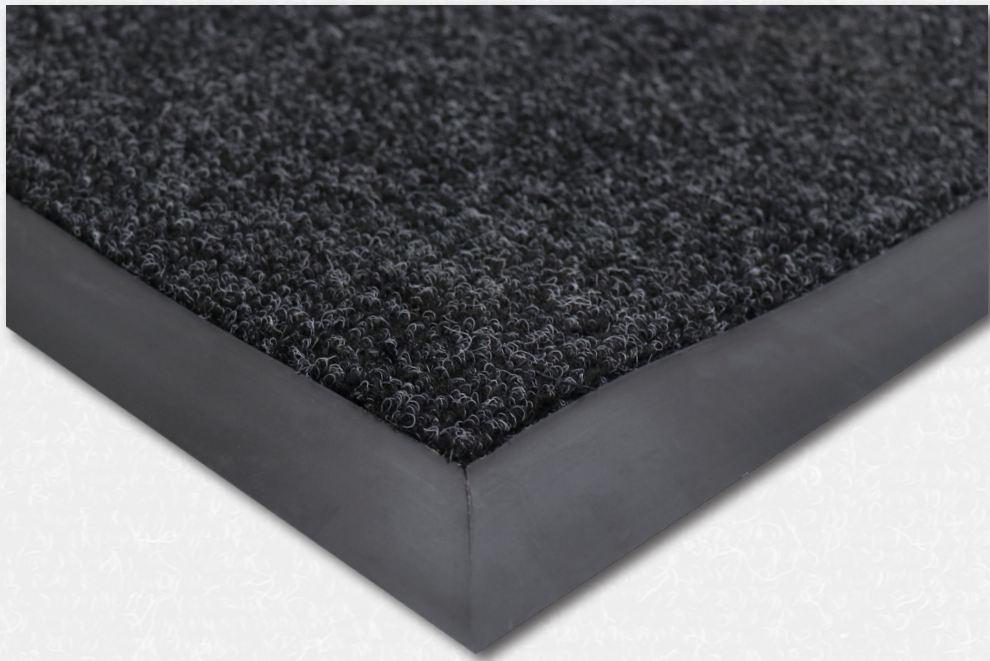

## Zephyr

Zephyr mats are plush, slightly ribbed entrance mats. The durable, crush-resistant surface makes them ideal for areas exposed to golf spikes, skates, skis, weights, and high heels. Placed indoors or outdoors, Zephyr mats help minimize the tracking of dirt and moisture, helping to keep your floors safe and clean and helping to lower cleaning and floor maintenance costs.

## Indoor/Outdoor Entrance Matting

Vinyl edging

Charcoal

\*Custom colors available with minimum volume requirements.

### Specifications

|  |  |
|--|--|
| Size   | Custom sizes are available up to 13' x 50' (158" x 600") |
| Overall Thickness  | .41"   |
| Material   | Blend of polypropylene & polyester                       |
| Material Weight  | 50 ounces/yard <sup>2</sup>                              |
| Backing  | Rubber   |
| Installation   | Loose laid   |
| Performance  | 5 years*<br>*Under normal use                            |
| 100% Customer Satisfaction*<br>*Based on the life of the product |  |